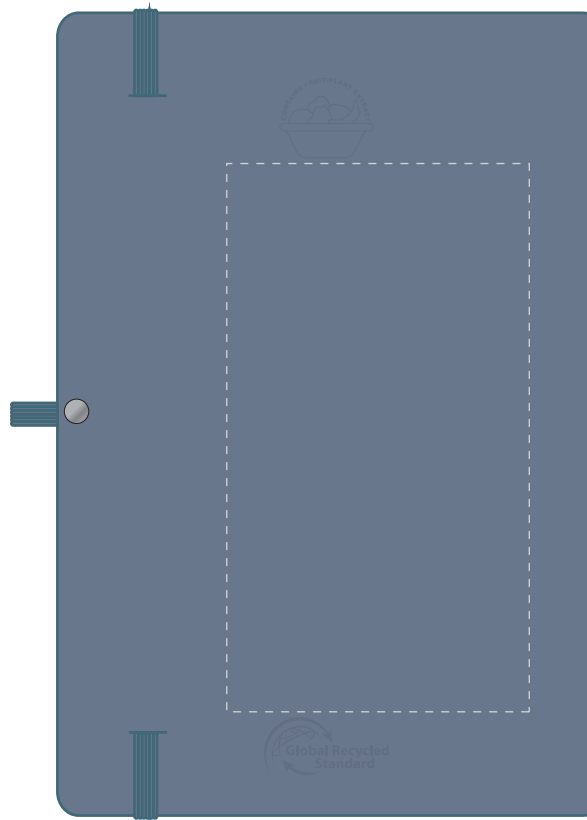

Your Ref:	Quantity:	Product Code: QS1021
Our Ref:	Version: 1	Product Colour: BLUE

PRINTING CONCERNS:**PRODUCT INFO: DUE TO THE NATURE OF THE PRODUCT THE PRINT POSITION MAY VARY BY 2 - 3 MM**

Please note that this product has Sustainability Markings that are not visible from this perspective

We stock this item in the following colours

**PANTONE REFERENCE(S)**

 Full colour printing

ARTWORK SCALE 50%

Product Image for visualisation
- colours may vary

CENTRED TO PRINT AREA
CENTRED TO NOTEBOOK

The dashed line is to demonstrate print area and will not appear on your printed item

To proceed, please approve visual via the online system.

ARTWORK SCALE 100%
Digital print area: 80mm x 145mm